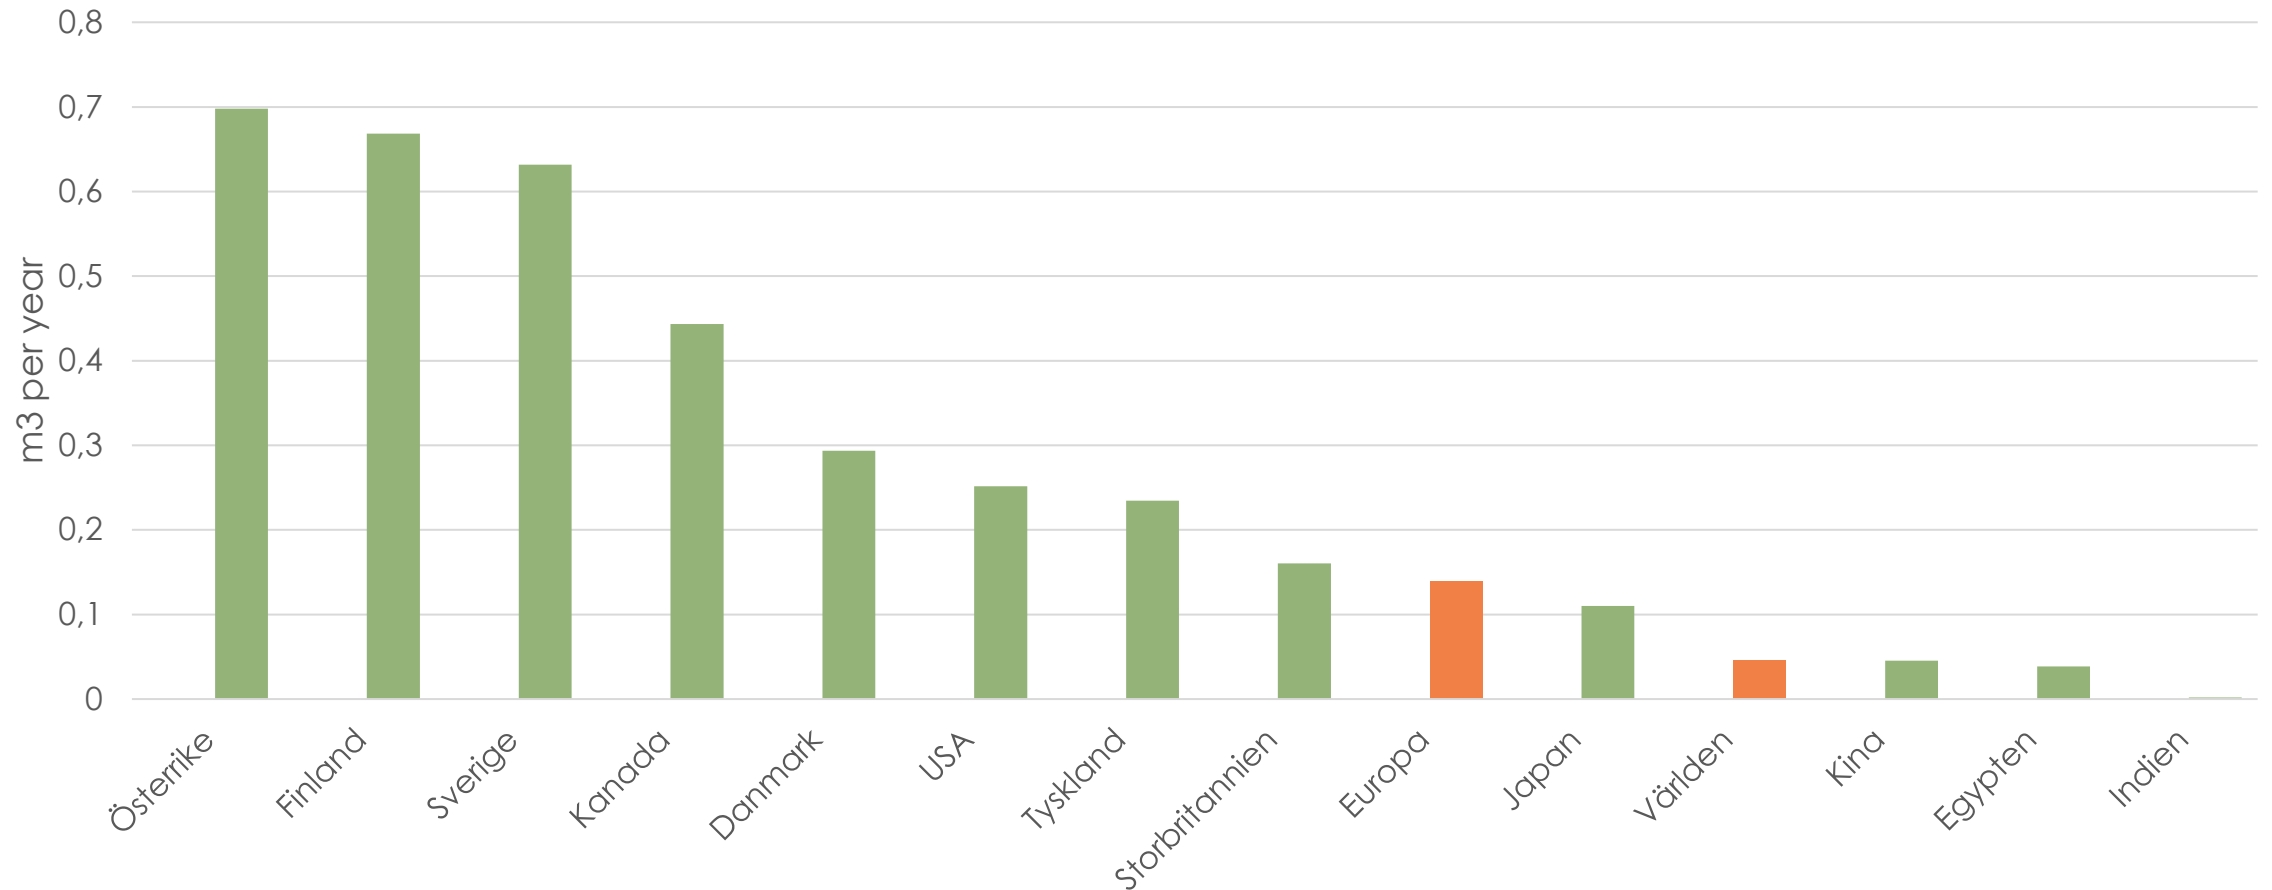

Consumption of Sawn Softwood

Per capita, 2018

Sources: FAO, processed by Swedish Forest Industries Federation