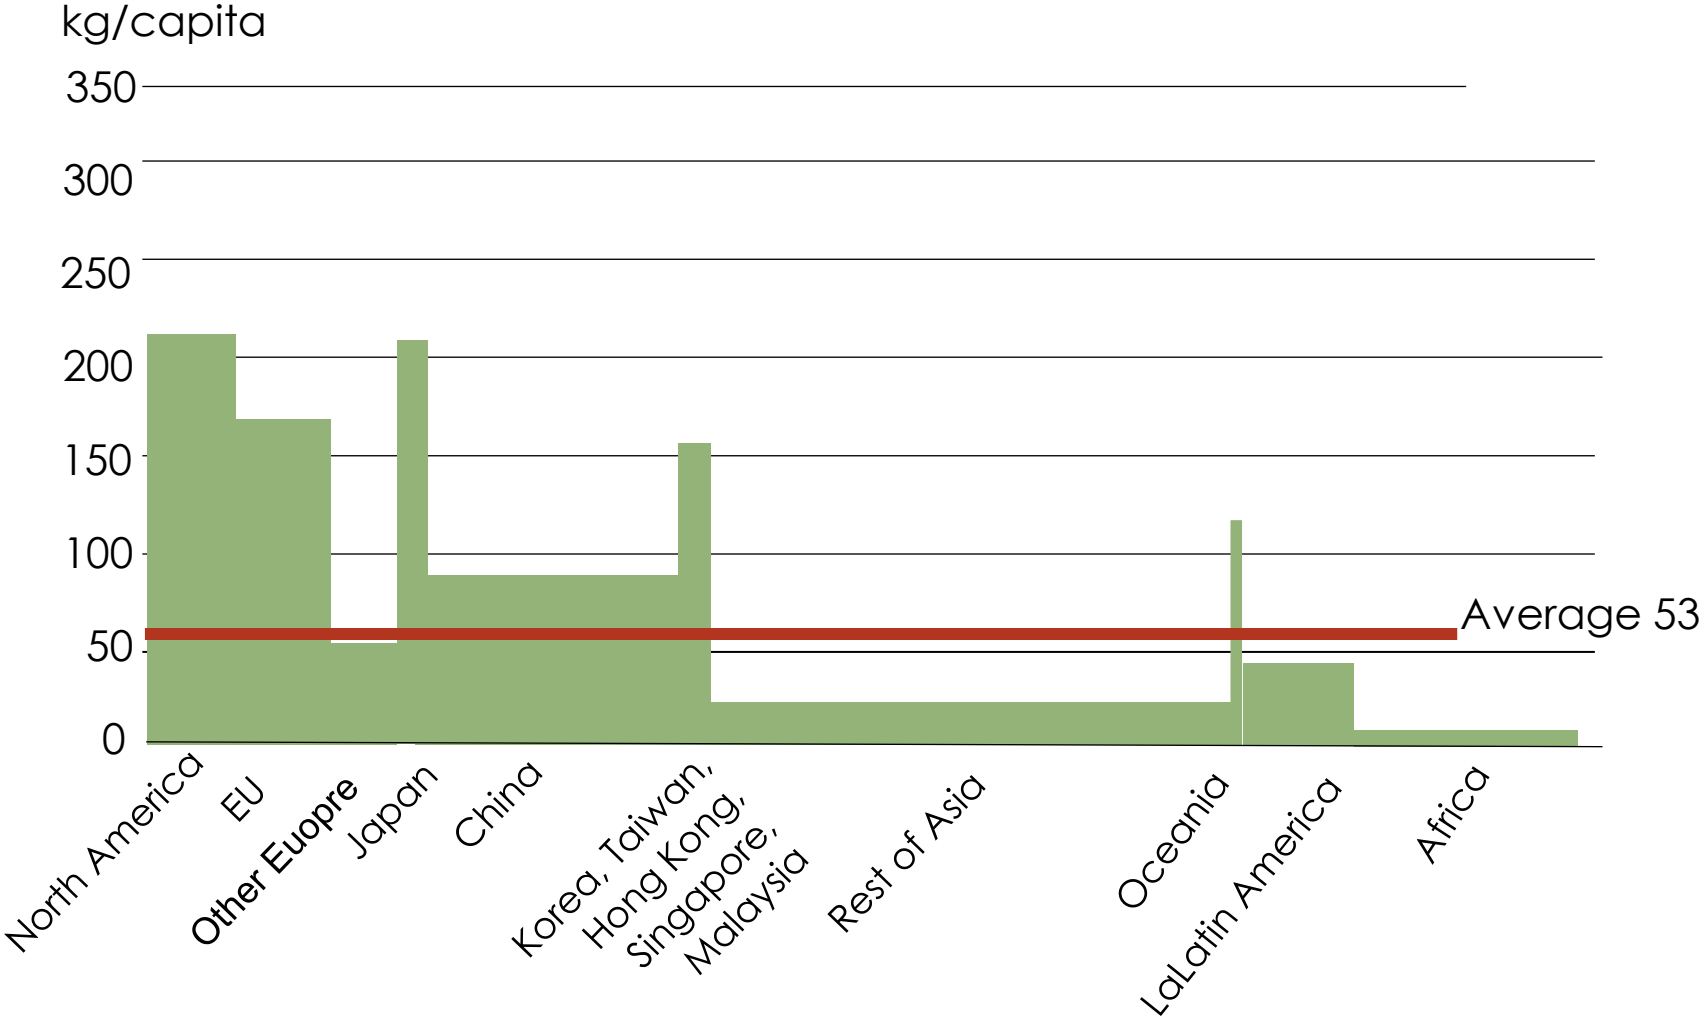

Paper and Board Consumption 1992-2021

Million Tonnes

Source: Statistics Sweden, Swedish Forest Industries Federation

Sweden's Paper and Board Consumption 2021

by Grade

Source: Statistics Sweden, Swedish Forest Industries Federation

Paper and Board Consumption, per Capita 2020

Source: Fastmarkets RISI

Sawn Softwood Consumption in Sweden 2006-2019 (estimation)

Millionm³

Source: Statistics Sweden, Swedish Forest Industries Federation

Consumption of Sawn Softwood

Per capita, 2018

Sources: FAO, processed by Swedish Forest Industries Federation

Biofuels in Transport Sector 1998-2020

Source: The Swedish Energy Agency